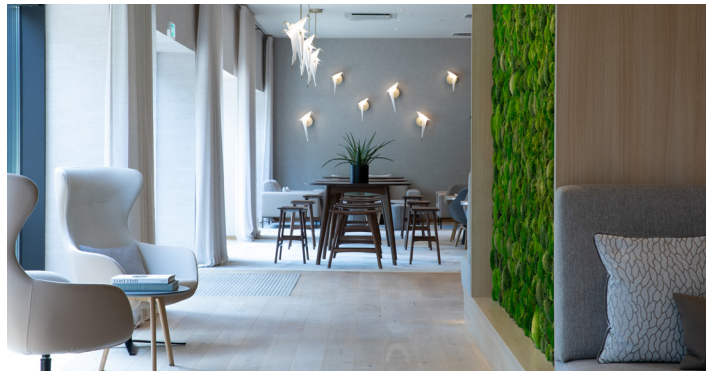

FOKUSSIEREN, PRÄSENT SEIN, NETZWERKEN

Das AC Hotel Humboldthain Park liegt in Berlin zentral zwischen Ost und West, nur wenige Schritte vom Humboldthain Park und Prenzlauer Berg entfernt. Das moderne Hotel ist ein perfekter Rückzugsort im aufregenden Berlin Mitte. Entspannen Sie sich nach einem langen Geschäfts- oder Erkundungstag, umgeben von grünen Pflanzen und stilvoll durchdachtem Design. Das AC Hotel Humboldthain Park bietet alles, was Sie für Ihre geschäftlichen Veranstaltungen oder gesellschaftlichen Anlässe mit bis zu 150 Gästen benötigen, einschließlich einzigartiger, flexibler Räumlichkeiten und modernster Technologie.

Sie wollen Business mit Vergnügen verbinden? Das AC Hotel Humboldthain Park bietet mit seiner einzigartigen AC Lounge, einen kreativen Hotspot am Tag und einen geselligen Treffpunkt bei Nacht. Hier servieren wir Ihnen lokale Craft Biere, Spezialweine, fachmännisch zubereitete Cocktails und eine Auswahl kleiner Häppchen im Tapas-Stil.

- 132 Zimmer & Apartments großzügig geschnitten und modern ausgestattet
- Hoteleigene Tiefgarage
- Fitnessraum im benachbarten MOXY
- AC Lounge
- 4 Tagungsräume für bis zu 150 Personen

AC HOTEL BY MARRIOTT BERLIN HUMBOLDTHAIN PARK

Hochstraße 3, 13357 Berlin, Germany
+49 30 4600 30
contracting@precisehotels.com
www.precisehotels.com