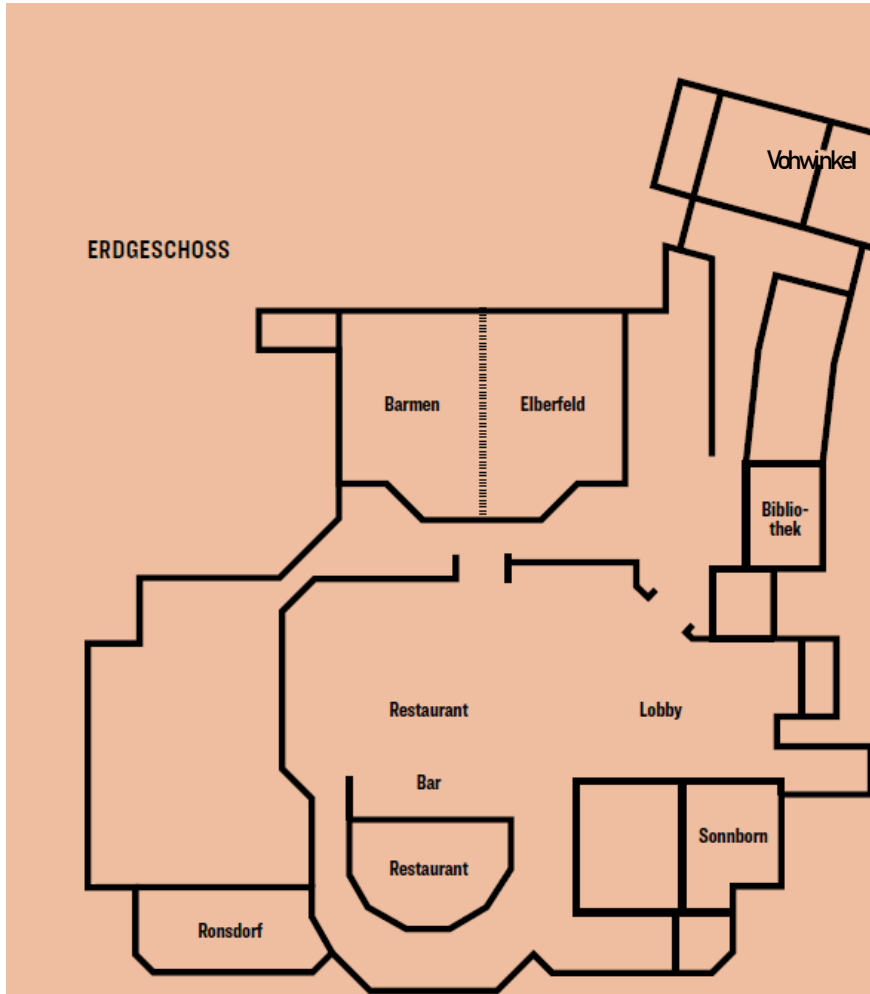

Spark by Hilton
Wuppertal City Centre
Döppersberg 50
42103 Wuppertal, Germany
+49 202 43060